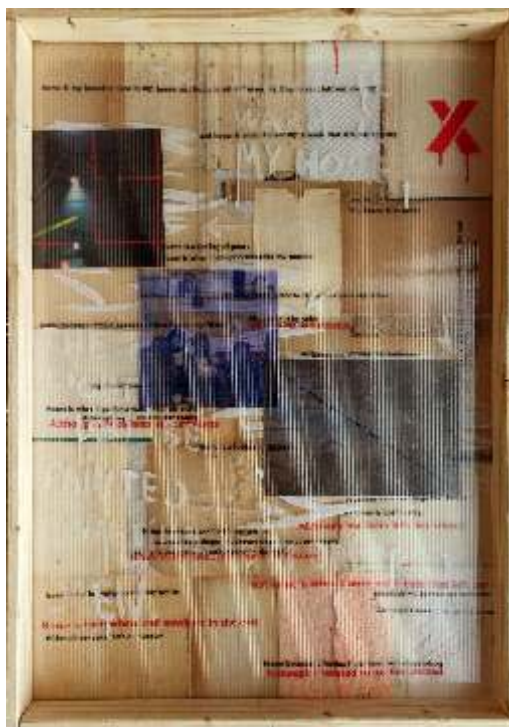

"My House Is In Order, My Home Is Not-M.H.I.I.O.M.H.I.N. 1"
100x70 cm, mixtă

Ion PINTILIE

Filiala Pitești

E-mail: ionpantilie@yahoo.com
Tel: 0745 363 523

“Nașterea luminii 19” 100x90 cm, u/p

Mariana PAPERĂ